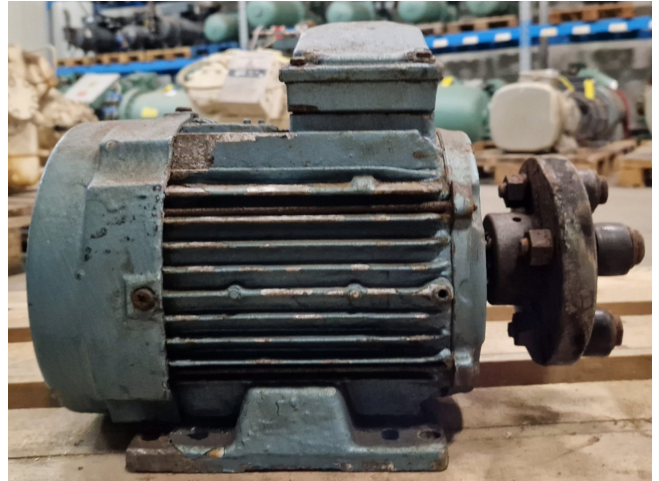

Leroy Somer LS90L TR

Specifications

Marca	Leroy Somer
Tipo	LS90L TR
kW	2,2
RPM	1720
Size & Weight	350x200x260 mm (LxWxH)
50 Hz / 60 Hz	60 Hz
Stock	1

Description

Used Leroy Somer LS90L TR

Used Leroy Somer LS90L TR electric motor with the following specifications:
60 Hz - 2,2 kW - 1720 RPM.
Dimensions: 350x200x260 mm (LxWxH).